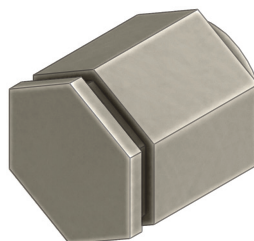

LUXE ATELIER

MILANO

Pomolino Serie Hexagonal 01  
*Hexagonal Series 01 Cabinet Knob*

Dimensioni  
*Dimensions*

	H	W	P
XS	20	20	22
S	25	25	27
M	30	30	32
L	35	35	37
XL	40	40	42

Dimensioni in millimetri  
*Dimensions given in millimeters*

Fornito con vite M4.  
Disponibile in tutte le finiture standard.  
Dimensioni e finiture su misura disponibili su richiesta.  
*Regularly furnished with M4 screw. Additional sizes available by special order.  
Available in standard and custom finishes.*